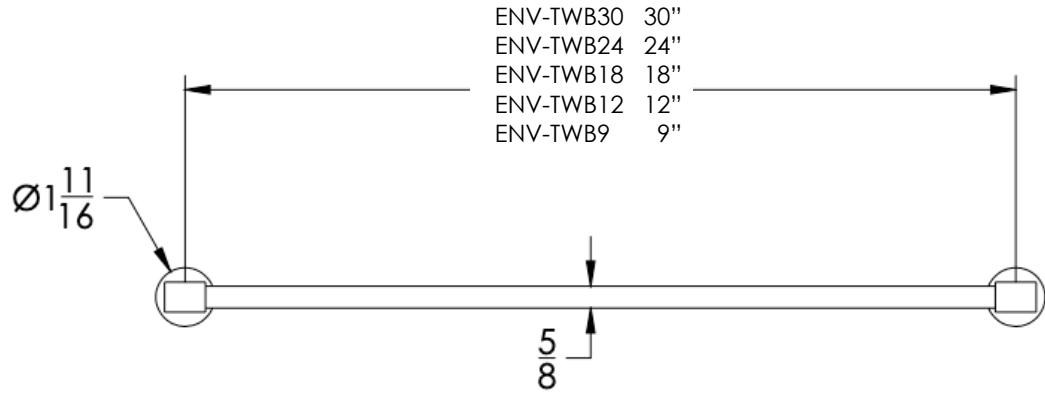

COLLECTION ENDEAVOR

TOWEL BAR

Model	Product	Finishes Available
ENV-TWB9	9" Towel Bar	Multiple finishes available. Over 23 finishes to choose from.
ENV-TWB12	12" Towel Bar	
ENV-TWB18	18" Towel Bar	
ENV-TWB24	24" Towel Bar	
ENV-TWB30	30" Towel Bar	

Dimension in inches

FRONT

TOP

SIDE

NOTE: Dimensions subject to change without notice.