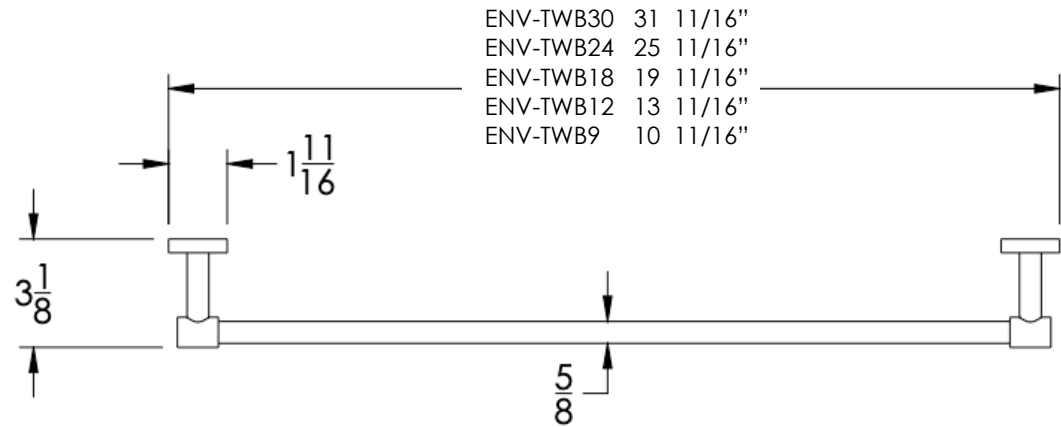

COLLECTION ENDEAVOR

TOWEL BAR

Model	Product	Finishes Available
ENV-TWB9	9" Towel Bar	Multiple finishes available. Over 23 finishes to choose from.
ENV-TWB12	12" Towel Bar	
ENV-TWB18	18" Towel Bar	
ENV-TWB24	24" Towel Bar	
ENV-TWB30	30" Towel Bar	

Dimension in inches

FRONT

TOP

SIDE

NOTE: Dimensions subject to change without notice.